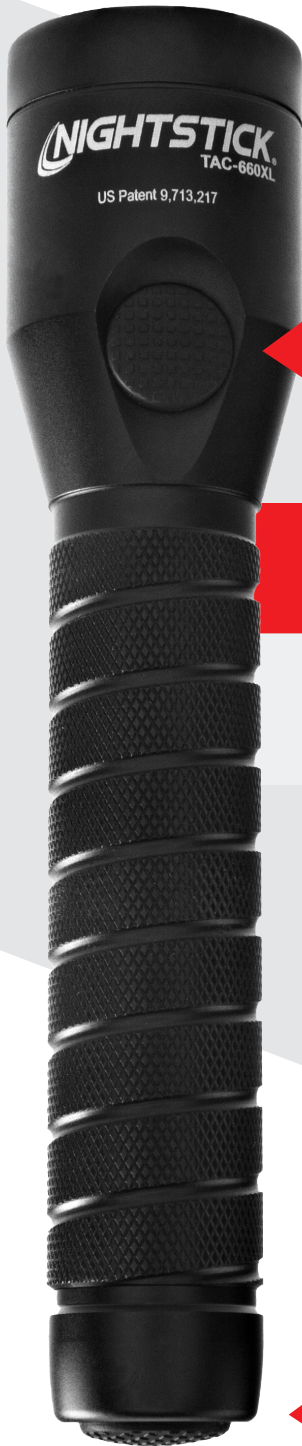

RECHARGEABLE

DUAL-SWITCH TACTICAL FLASHLIGHT

TAC-660XL

**NIGHTSTICK**<sup>®</sup>  
Life Depends on Light™

BEZEL SWITCH  
FLOODLIGHT

## DUAL SWITCHES

**1100-lumen** flashlight provides powerful focused beam, controlled by either bezel or tail cap switch.

TAIL SWITCH  
FLASHLIGHT

**Compact, focused beam** from engineered reflector paired with industry-leading 1100 lumen LED.

**Drop-in rapid charger** keeps light handy and ready for use. Indicator light turns green when complete.

Press and hold bezel or tail cap switch to **cycle between high, medium and low modes.**

**Helical body design** with deep, spiral grooves and knurling provides a sure grip in wet or sweaty conditions.