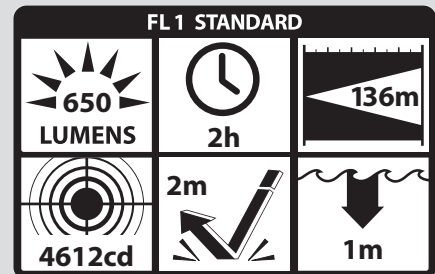

SUBCOMACT WEAPON LIGHT

1 CR123

ITEM NUMBER/UPC

TCM-365, 017398808507

CERTIFICATIONS/MARKINGS

- CE
- Serialized for personal identification
- Patent # 9,713,217

CASE MATERIAL

- Aircraft grade 6061-T6 aluminum

LUMENS/RUNTIME

FLASHLIGHT

- HIGH: 650L, 2 hrs runtime

CANDELA

FLASHLIGHT

- HIGH: 4,612

BEAM DISTANCE

FLASHLIGHT

- HIGH: 136 m

WATER RATING

- IP-X7 waterproof

DROP RATING

- 2 m

DIMENSIONS

- LENGTH: 2.51 in (64mm)
- WIDTH: 1.18 in (30mm)
- DEPTH: 1.25 in (32 mm)
- WEIGHT: 2.25 oz (63 g)

BATTERY

- 1 CR123 battery (included)

WARRANTY

- Limited Lifetime

WHAT'S INCLUDED

- Weapon light
- 1 rail insert
- 2 spare Allen screws
- Allen wrench
- 1 CR123 battery

TCM-365 FITS ALL SIG SAUER® P365-SERIES MODELS

(X, XL, SAS, 380, XL Spectre Comp)

TCM-365

CERTIFIED

CE